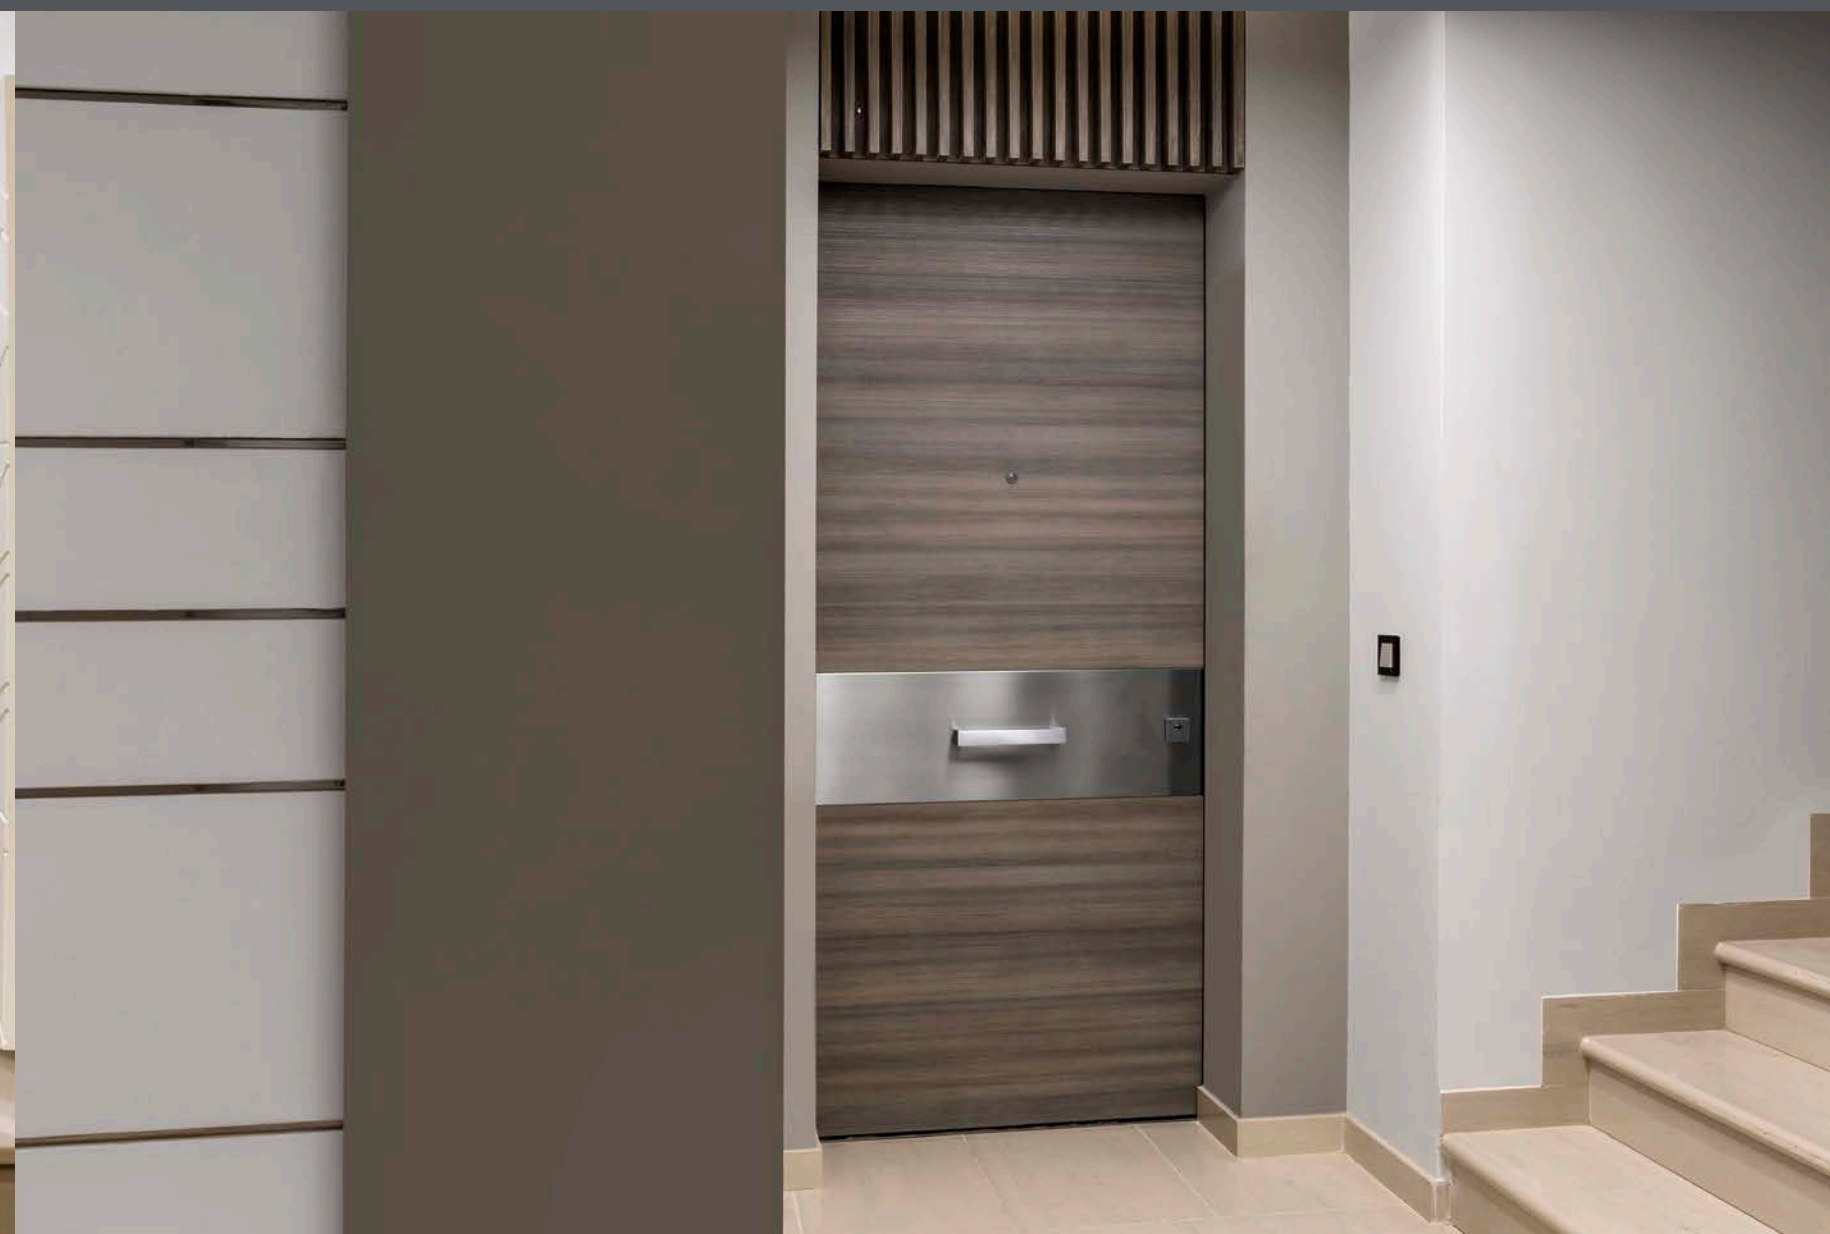

External: Tekno HT3 line in Materico Lagos Pine with stainless steel sector
Internal: Piano Orizzontale line in Materico Lagos Pine
Internal coplanar fitting, frame and leaf profiles with matching RAL 8022 finish

外部: Tekno HT3系列, Materico Lagos松木色, 有不锈钢部分
内部: Materico Lagos松木色Piano Orizzontale系列
内部共面安装, 框架和门板型材具有相匹配的RAL 8022漆面

Вне помещения: Линия продукции Tekno HT3 в сосне Materico Lagos с секциями из нержавеющей стали
Внутри помещения: Линия продукции Piano Orizzontale в сосне Materico Lagos
Установка с внутренней стороны в одной плоскости, рама и створочные профили с соответствующей отделкой RAL 8022