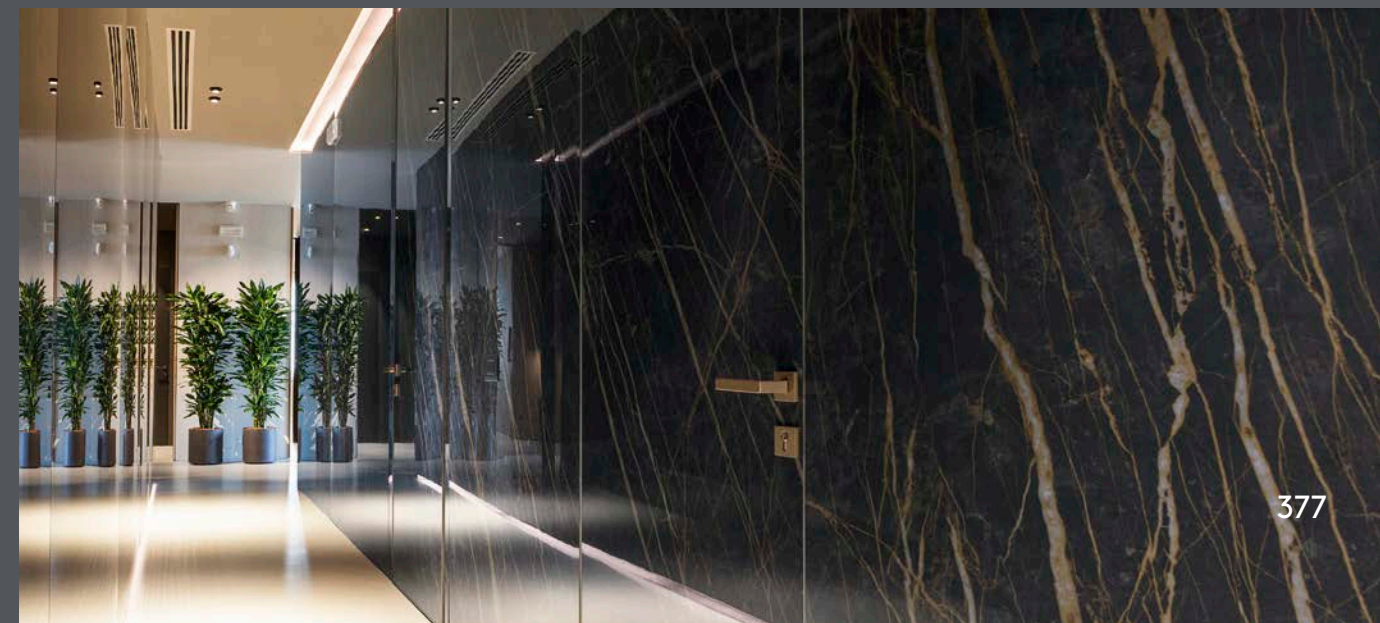

外部: Piano系列, 磨光Laminam Noir Desir
与外墙齐平安装, 框架和门板型材及附件具有相匹配的浅古铜色漆面

Вне помещения: Линия продукции Piano, в полированном Laminam Noir Desir
Заподлицо с наружной стеной, рама и створочные профили с фурнитурой, с соответствующей отделкой светлой бронзой