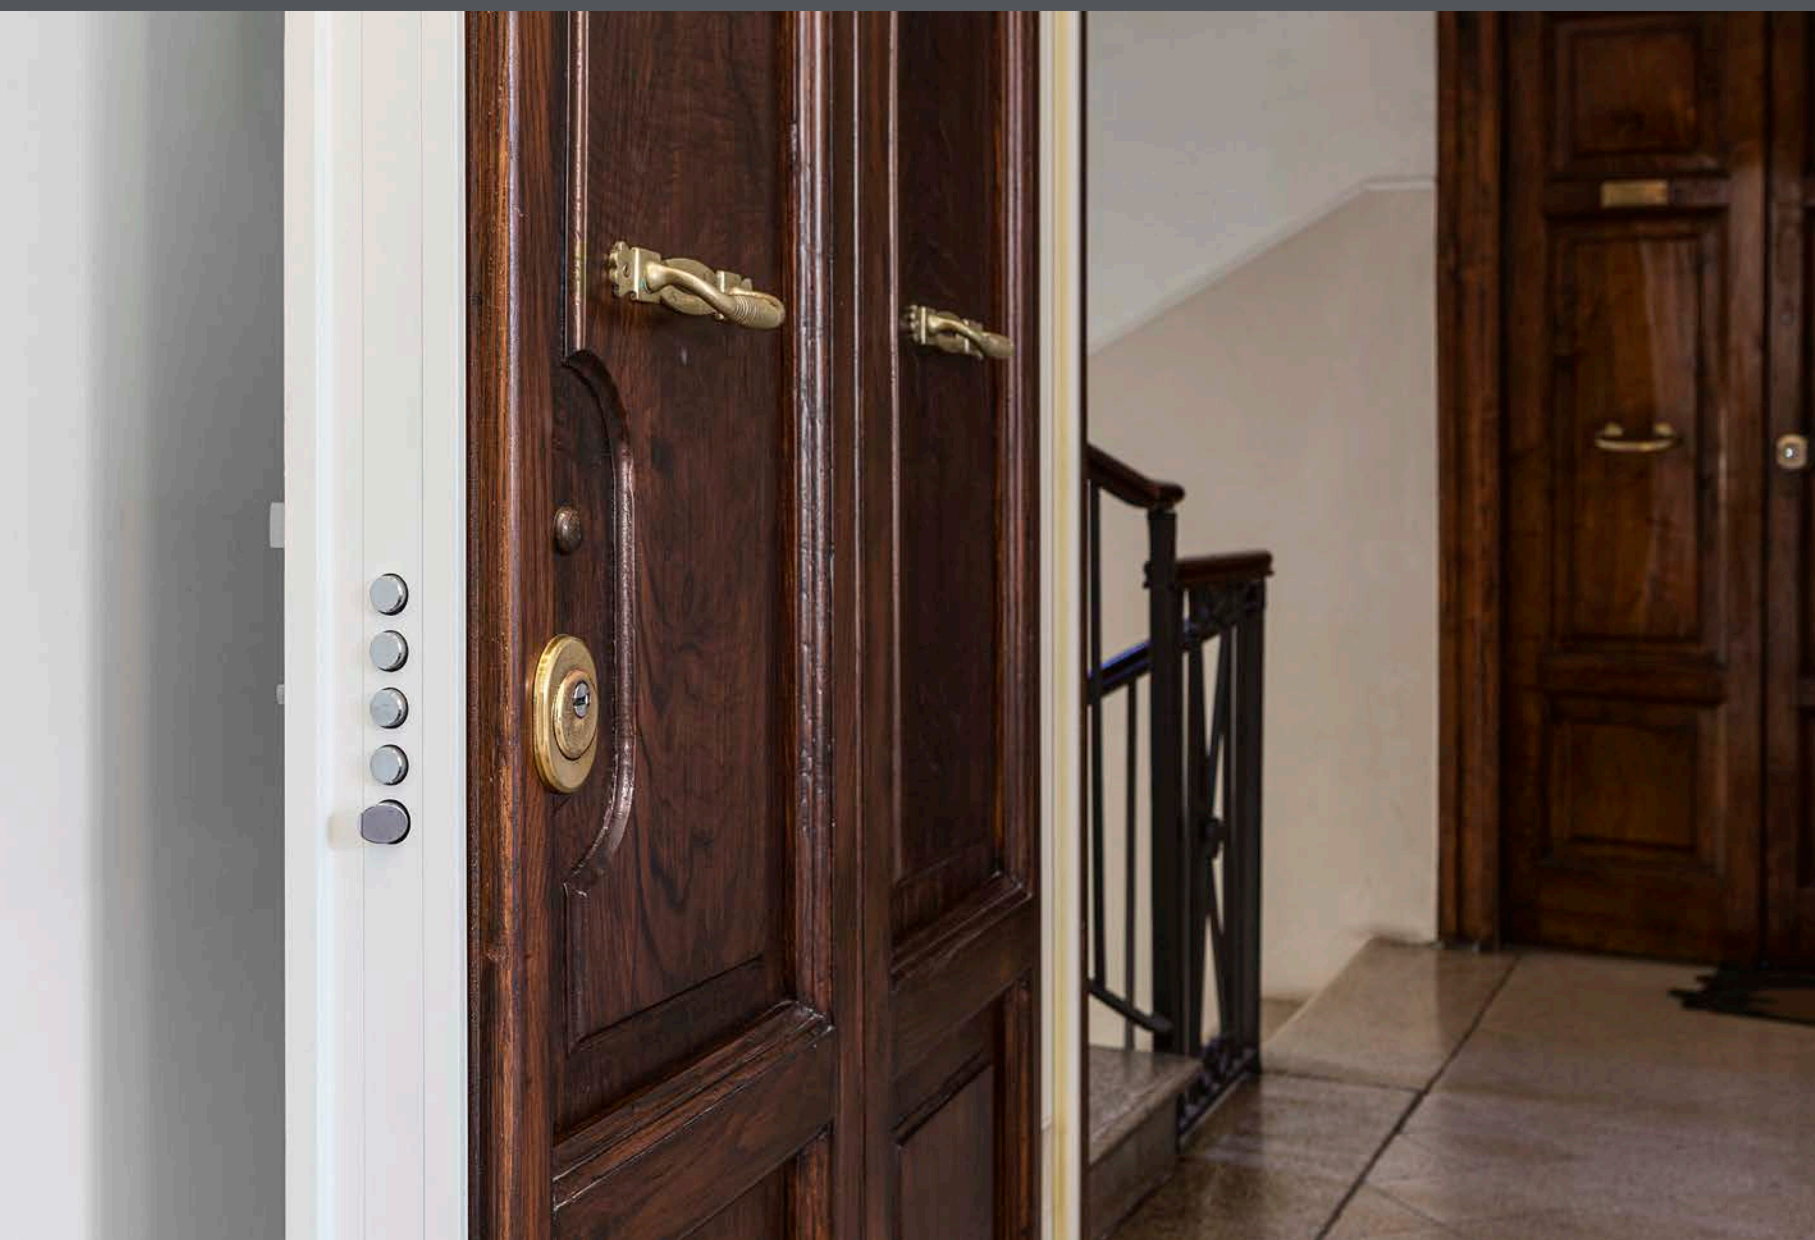

External: Covering made by recycling the original front door

外部: 回收利用原装前门制成的覆盖层

Вне помещения: Покрытие создано при переработке первоначальной парадной двери