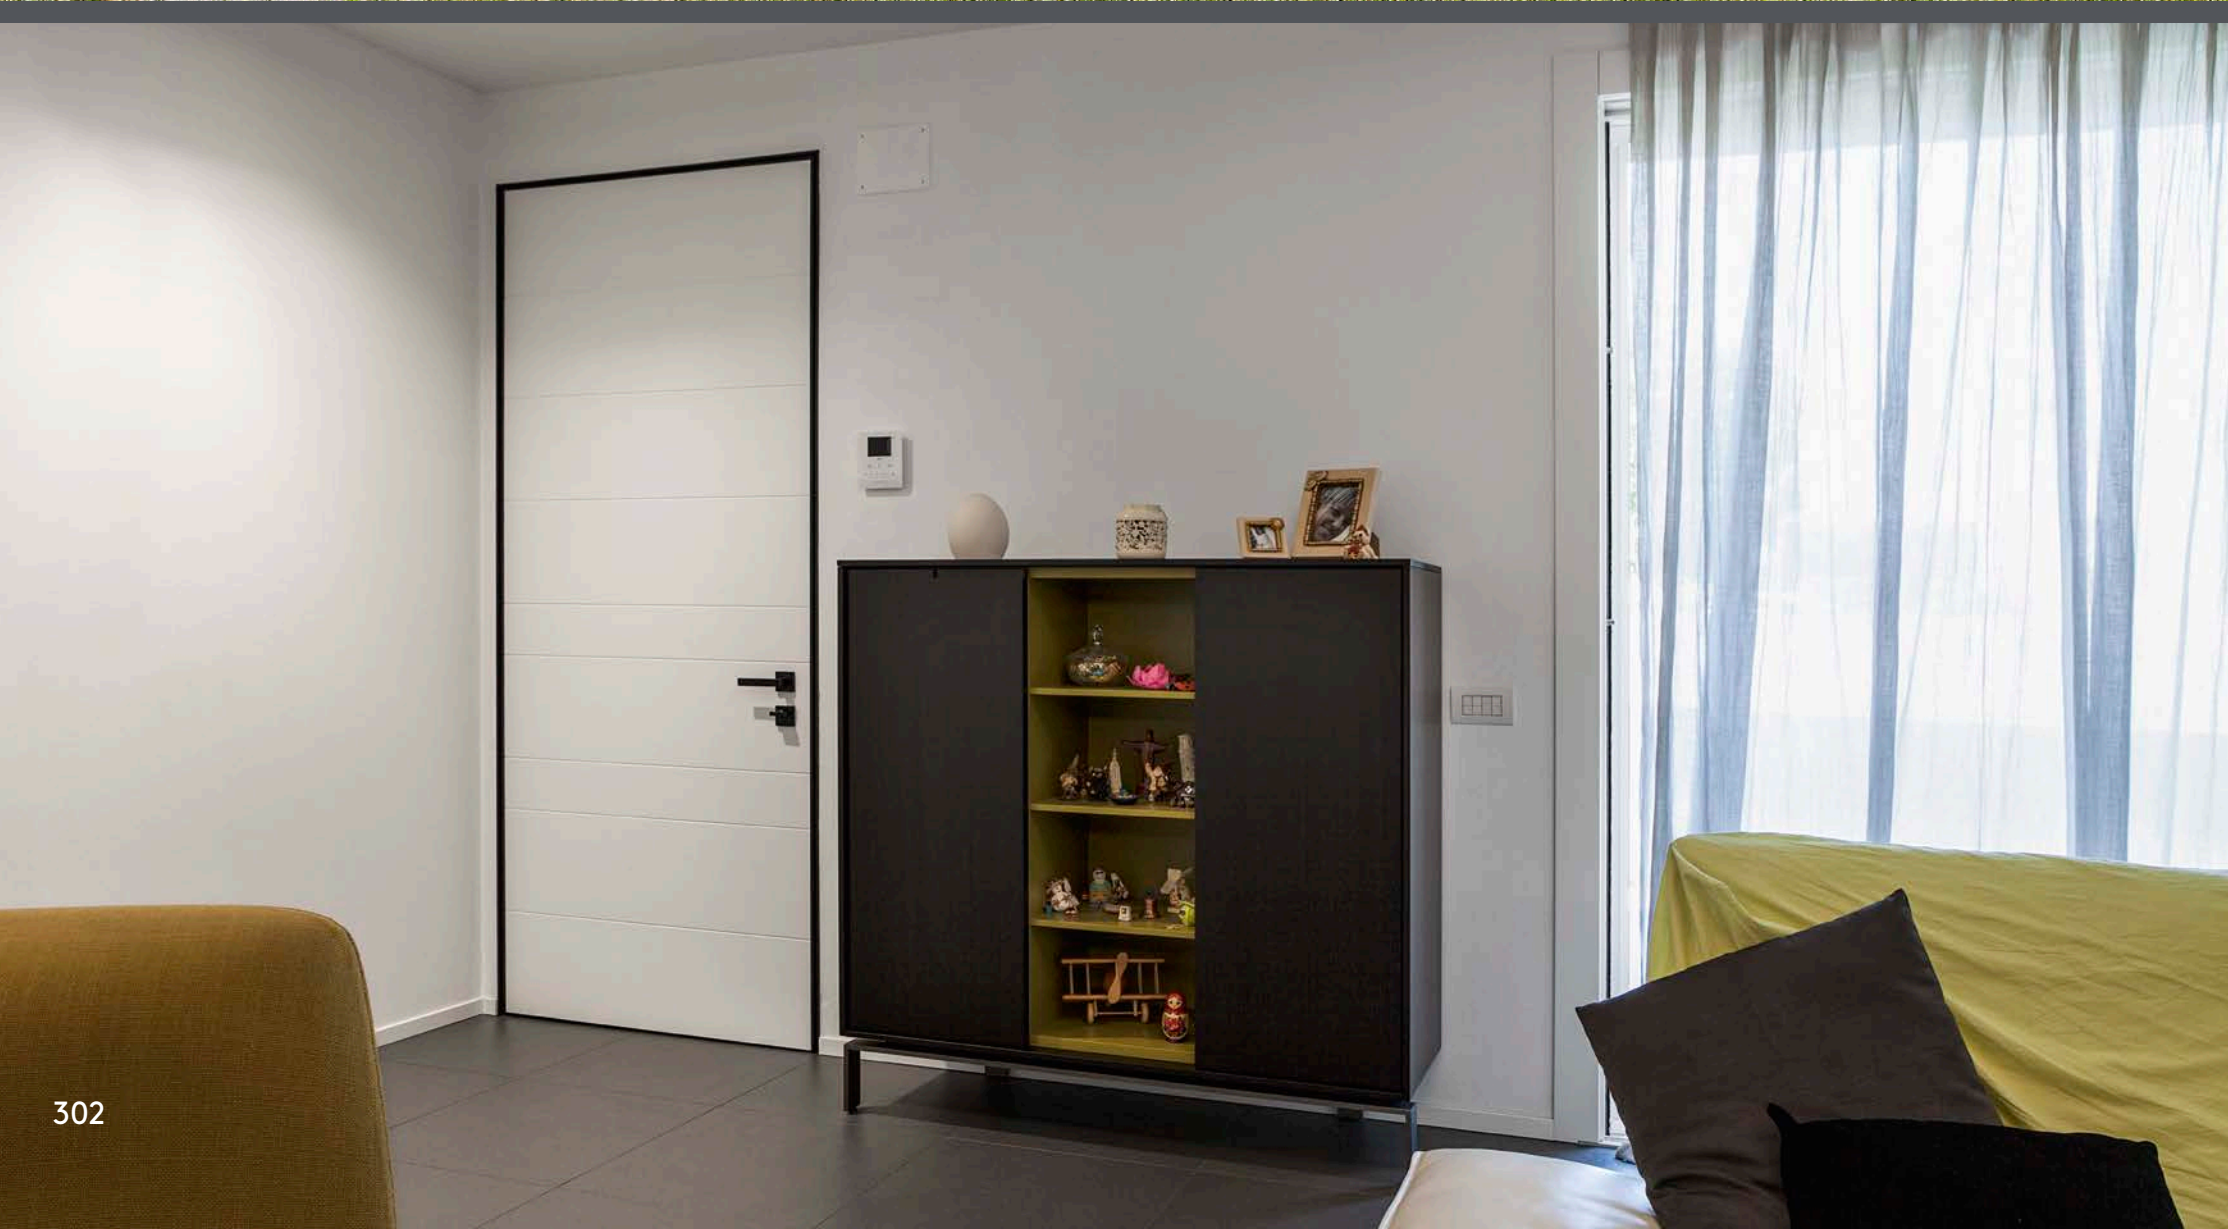

External: Tekno HT1 line with Absolute Black Laminam sectors and a stainless steel sector
Internal: Fugato HTF line, lacquered Trendy Silk White
Frame and leaf profiles and accessories with matching RAL 9005 finish

外部: Tekno HT1系列, 有若干纯黑Laminam部分和一个不锈钢部分
内部: Fugato HTF系列, 上漆时尚丝绸白
框架和门板型材及附件具有相匹配的RAL 9005漆面

Вне помещения: Линия продукции Tekno HT1 с секциями абсолютно черного цвета Laminam и секцией из нержавеющей стали
Внутри помещения: Линия продукции Fugato HTF, лак «модный шелковый белый»
Рама и створочные профили с фурнитурой с соответствующей отделкой RAL 9005