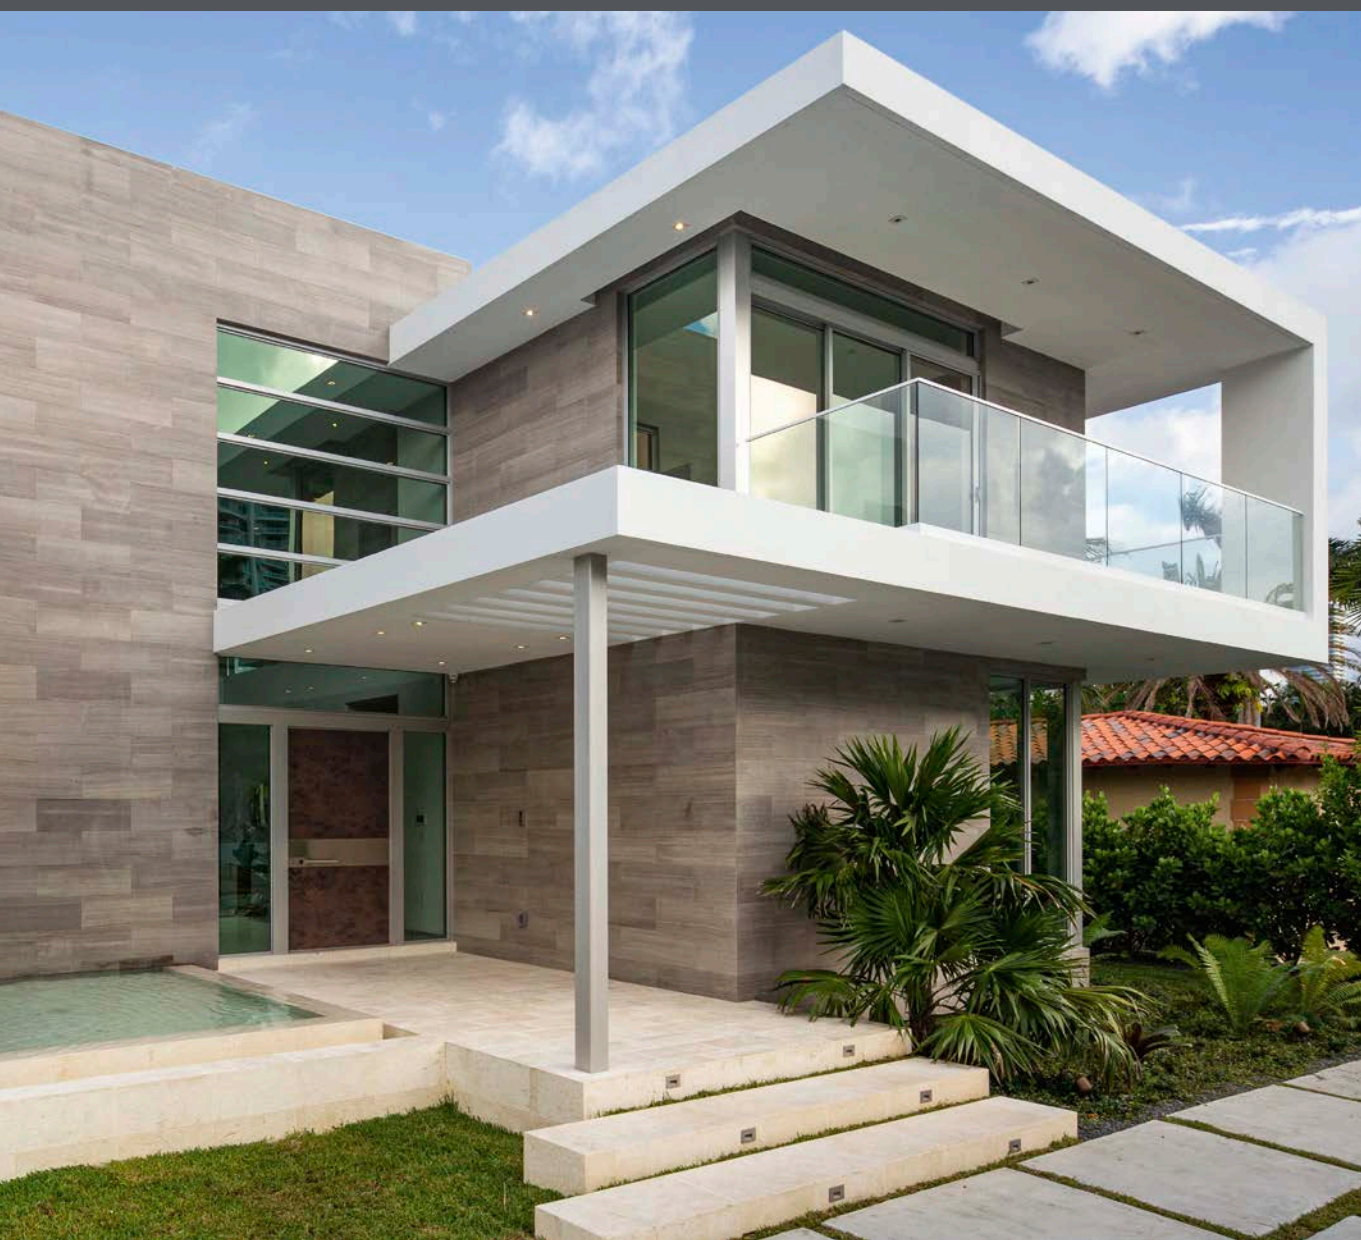

外部: Portici系列, 有若干雷藤木橡木色部分
内部: Interior Design系列, 带上漆粉笔白单面板
横向Synua Wall System与具有同样表面的门相匹配; 带ArcKey电动电子系统的门锁

Вне помещения: Линия продукции Portici с секциями из дуба венге
Внутри помещения: Линия продукции Interior Design с единой панелью, покрытой лаком мелового цвета
Боковая стенная система Synua в сочетании с такой же отделкой двери; замок с электронной системой с электроприводом ArcKey

External: Portici line with Rust Laminam Cor-Ten sectors and a stainless steel sector
Internal: Portici line with Rust Laminam Cor-Ten sectors and a stainless steel sector
Miami-Dade hurricane-proof certified product