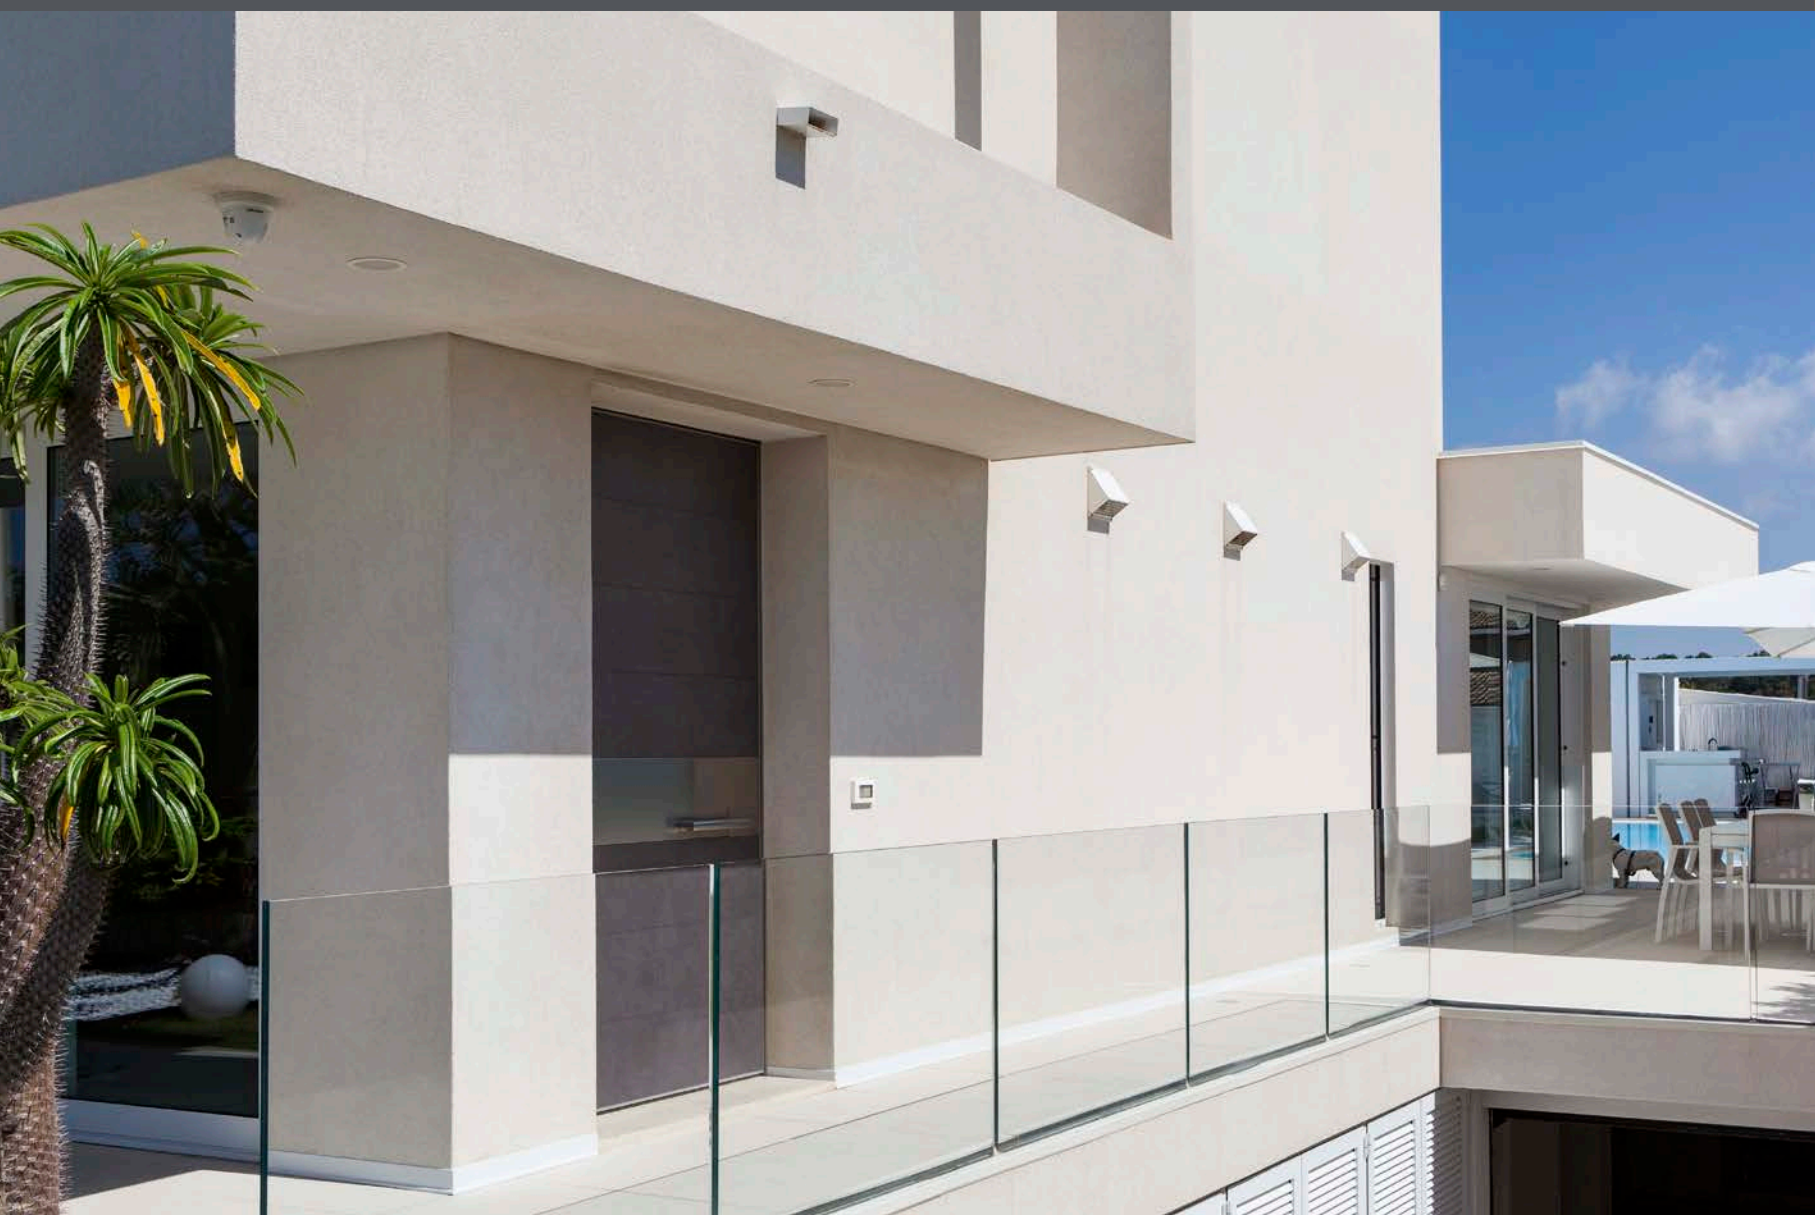

External: Portici line with Black Lime Laminam sectors and a stainless steel sector