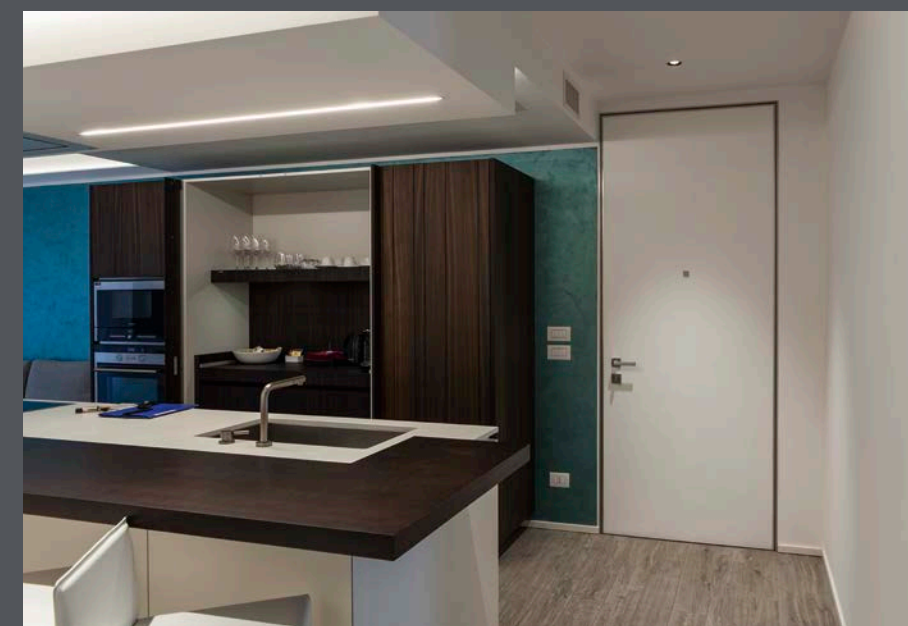

External: Customized covering matching the external wall system
Internal: Piano line, lacquered RAL 9016
Fitting flush with the internal wall

外部: 定制覆盖层和外墙系统相匹配
内部: Piano系列, 上漆RAL 9016
与内墙齐平安装

Вне помещения: Индивидуальное покрытие, соответствующее наружной стеной системе
Внутри помещения: Линия продукции Piano, лак RAL 9016
Установка заподлицо с внутренней стеной