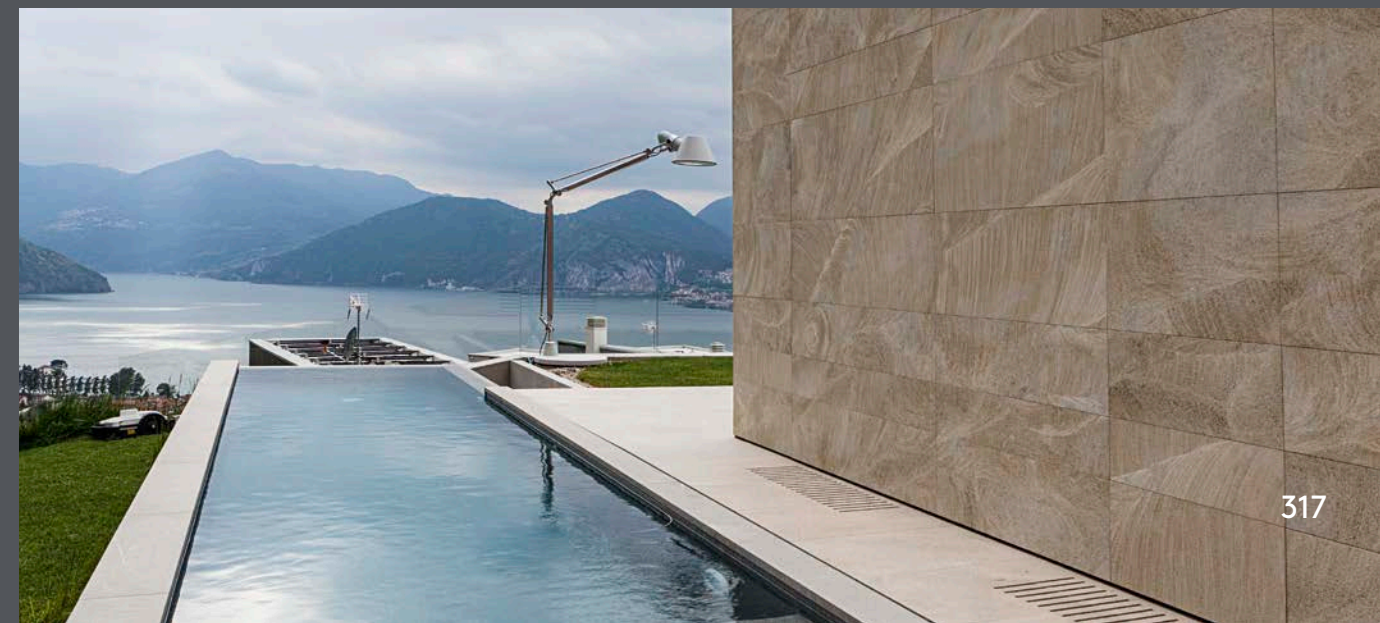

外部：定制天然石材外部覆盖层，带有根据图纸制造的不锈钢部分
与外墙齐平安装，和墙壁覆盖层相匹配，带ArcKey电动电子系统的门锁

Вне помещения: Индивидуальное внешнее покрытие в природном камне с секцией из нержавеющей стали в соответствии с чертежами
Установка заподлицо с наружной стеной в соответствии с покрытием стены; замок с электронной системой с электроприводом ArcKey